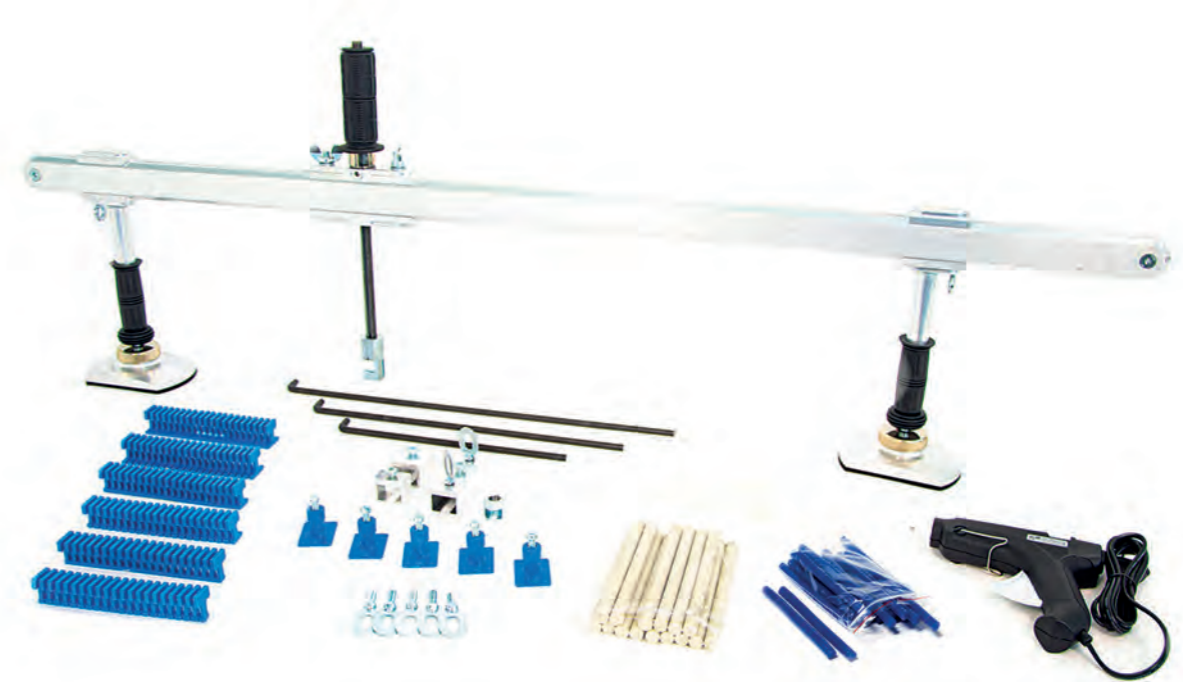

Speedline Business Set (4450)