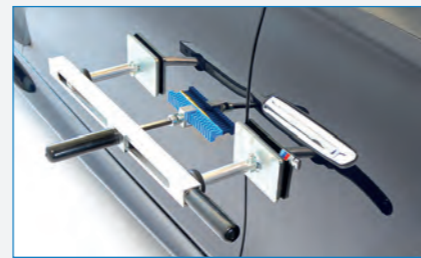

- S-Bridge
- Speedline 8
- Speedline 16
- Speedline 24
- Pulling Bar
- Speedline Pulling Element S
- Speedline Pulling Element SM
- Speedline Pulling Element M
- Beige Glue
- Blue Glue
- Speedline Bridge Adaptor