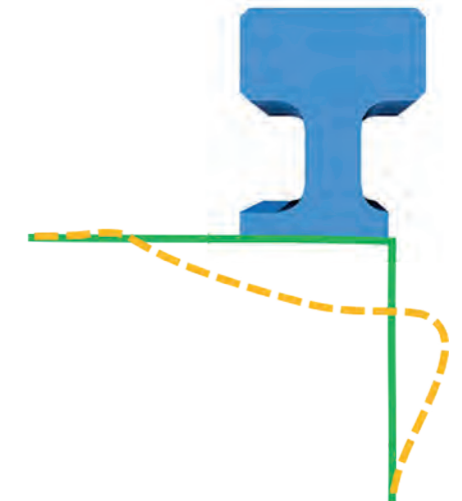

# Speedline

**Speedline 8** (8mm) (4420)

Speedline 8 is for small dents

**Speedline 16** (16mm) (4422)

Speedline 16 is for edges and body lines

**Speedline 24** (24mm) (4424)

Speedline 24 is for large dents or high pulling strength