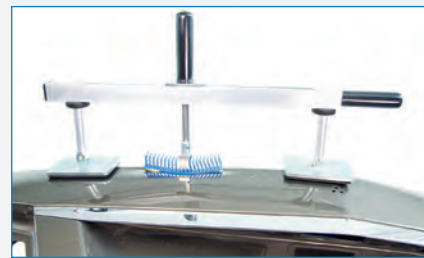

- S-Bridge
- Speedline 8
- Speedline 16
- Speedline 24
- Pulling Bar
- Speedline Pulling Element S
- Speedline Pulling Element SM
- Speedline Pulling Element M
- Beige Glue
- Blue Glue
- Speedline Bridge Adaptor