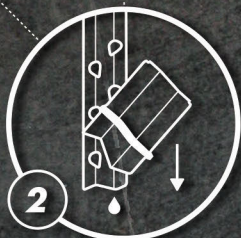

TO SAVE PAINT AND PIGMENTS!