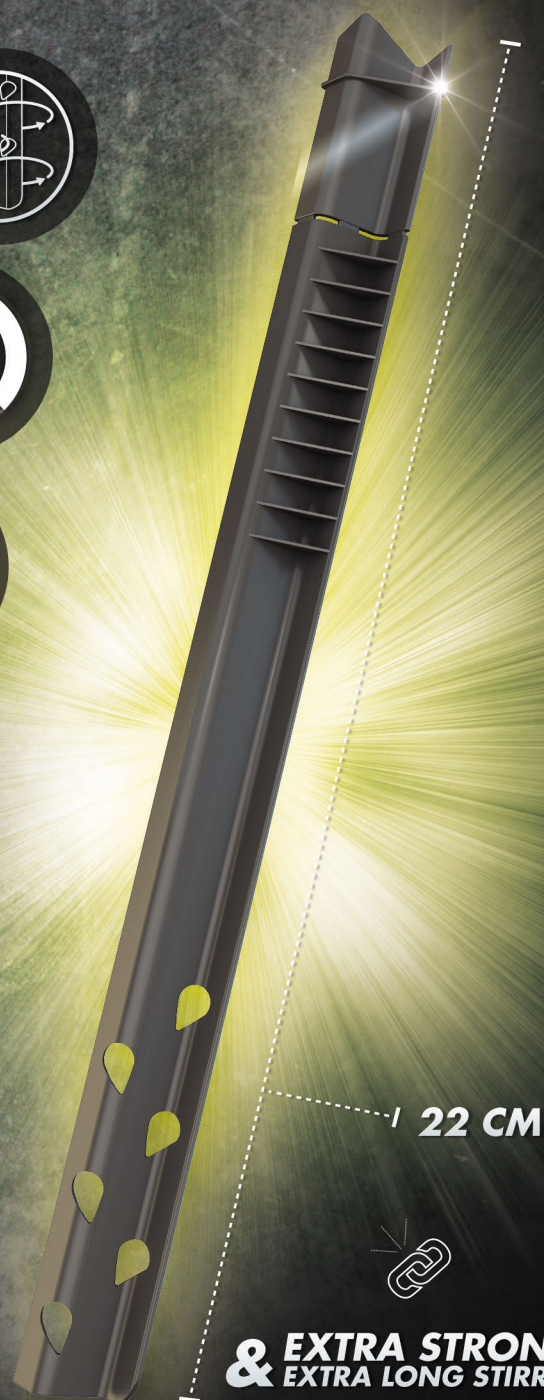

TURBOMIX PAINTSAVER™

Colad
inventing more

Faster mixing, maximum reduction of paint wastage and the optimal blend!

Perfect consistency and pigment blend.

Save up to 40% mixing time with metallic paints and 30% mixing time with conventional paints.

The innovative 'break it to save it' system ensures excess paint and pigments are removed.

Perfect consistency and pigment blend are crucial for a spotless end result. Mixing paint with the Turbomix Paintsaver™ speeds up the process, reduces paint wastage and ensures a perfect result!

Thanks to the innovative and patented z-shaped design with uniquely shaped holes, the Turbomix Paintsaver™ is now capable of 30% faster stirring, which increases to almost 40% with metallic paints.

The built-in 'break it to save it' system ensures any excess paint is effortlessly removed from the Turbomix Paintsaver™ before disposal (up to 5-7 grams per use).

Art.no. 9500

Dispenser carton 500 +12 pieces

**& EXTRA STRONG
EXTRA LONG STIRRER**

Do you want to speed up your mixing process and achieve the perfect blend?

Then order your Turbomix Paintsaver™ now! Contact sales@emm.com or your local Colad dealer.